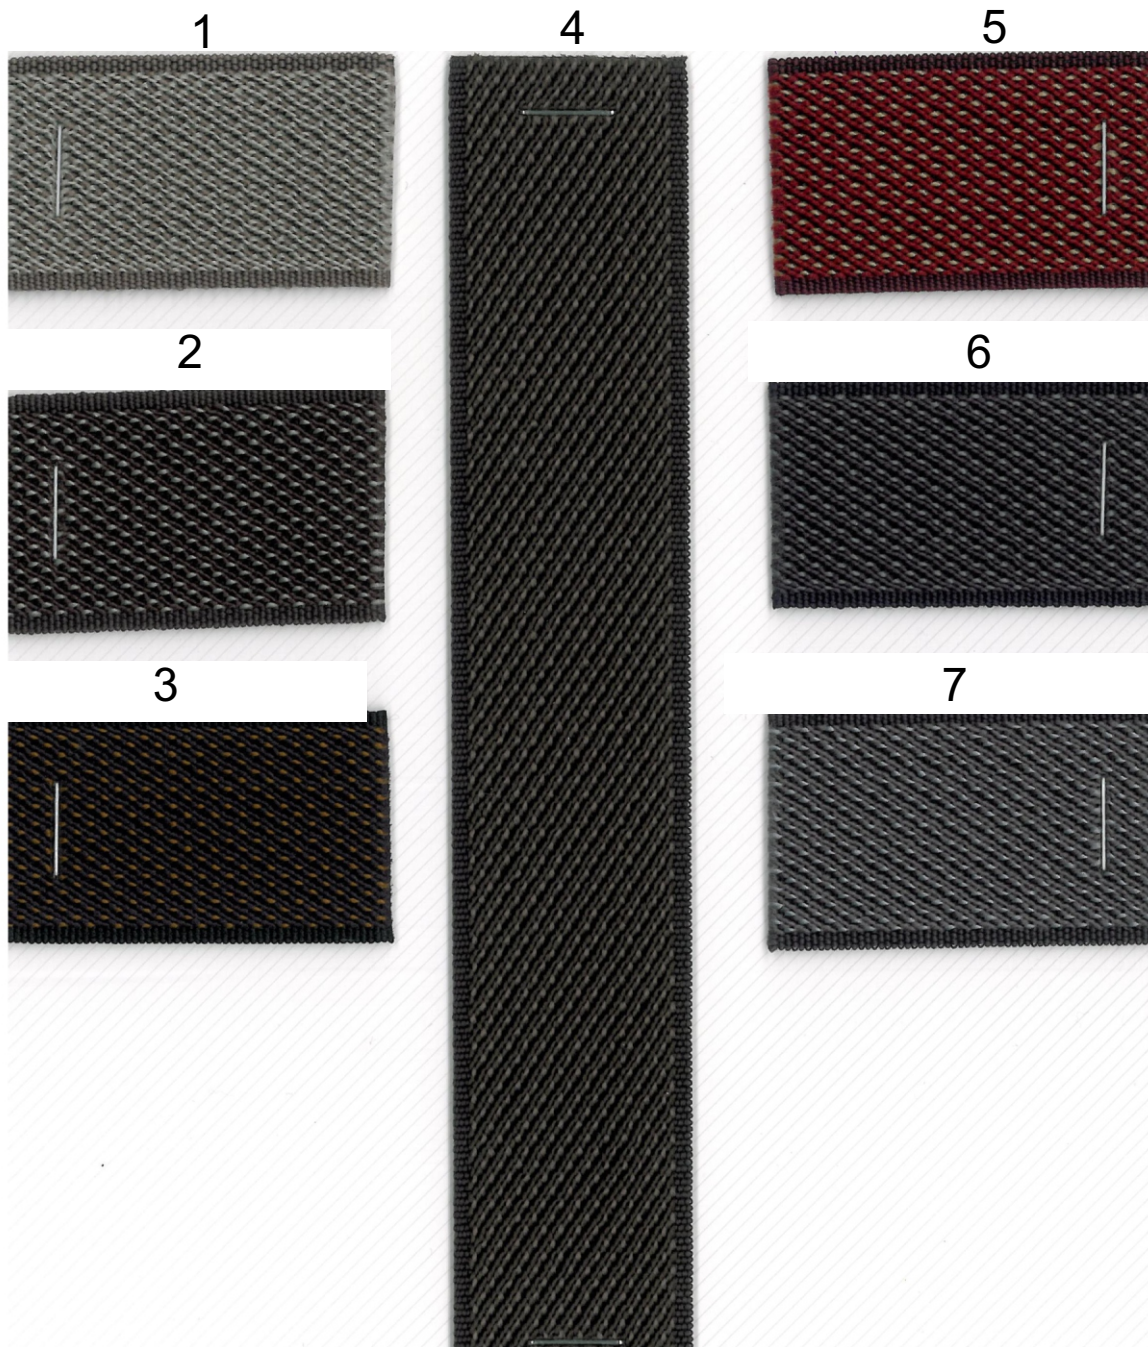

Belt Range

devanét
COLLECTION

2016
Collection

356-30.1 30 mm wide Elasticated Webbing

Material Composition Polyester.Viscose 74% - Polypropylene 26%

DV356-30.1 Elasticated Melange 2016